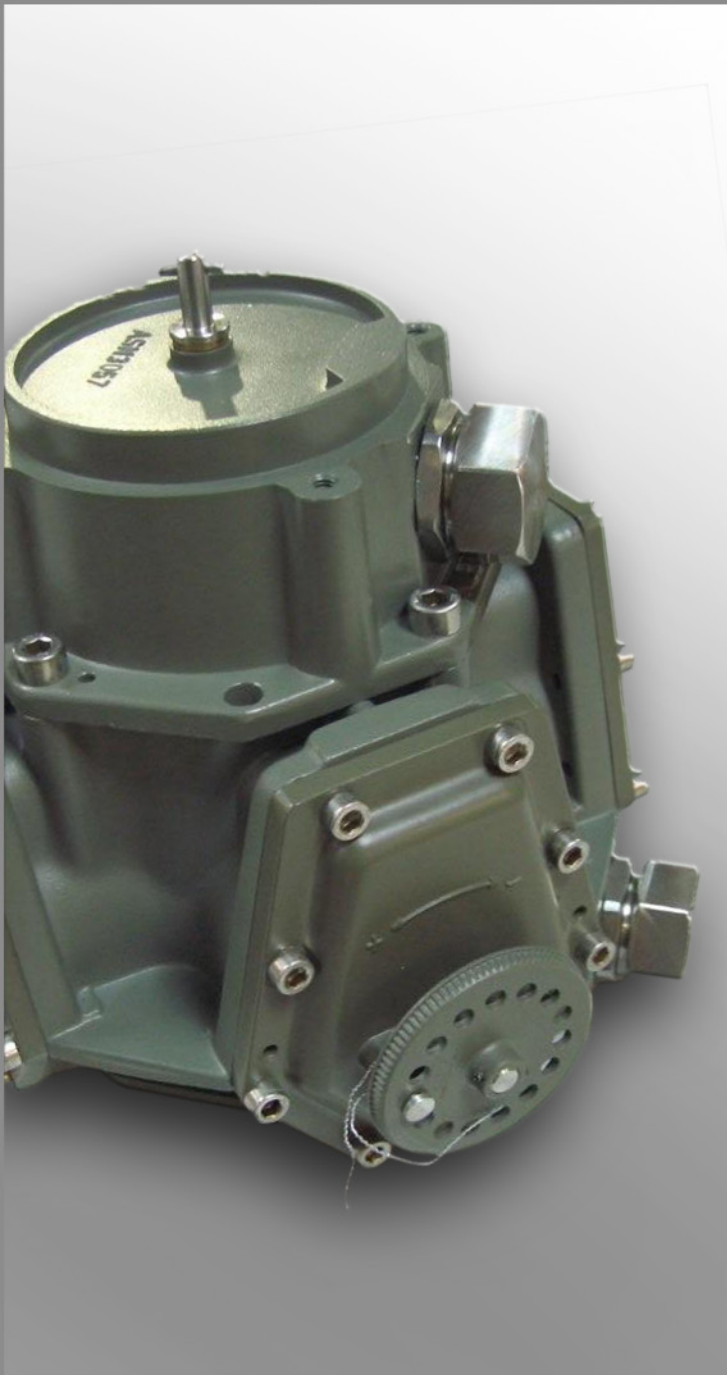

EURO VI Compact

EURO VI Compact

Concept : Housing from insulated Sandwich elements.
2 Compartments: Compartment 1 is tight and acts as a bund
Compartment 2 is the technical room

Dispensing unit mounted against housing
Integrated Anti freeze heating
Outside colour: white

Type	Volume	Length EURO 1000 VI	Length EURO 5000 VI	Width	Height	Kg
BL-4000	4000	2860 + 980mm	2860 + 1355mm	1170mm	2320mm	925
BL-5000	5000	3370 + 980mm	3370 + 1355mm	1530mm	2317mm	975
BL-7500	7500	4600 + 980mm	4600 + 1355mm	1530mm	2317mm	1205
BL-10000	10000	5820 + 980mm	5820 + 1355mm	1530mm	2317mm	1475

Filling point : Filling point in technical room of the dispenser.

Complete stainless steel piping circuit
2" dry coupling
Overfill protection plug type Fafnir
Level indicator integrated into electrical board or separated box

Optionals : Active overfill protection alarm with reset button
Double-sided unit
Electrical self-closing door

AdBlue Dispenser Equipment:

Private Use: PETROTEC EURO 1000 VI AdBlue dispenser
Stainless steel housing and galvanized carbon steel frame
Integrated Anti freeze heating
1 Elaflex automatic AdBlue nozzle with integrated magnet
Counter Petrotec CI 005 (single or double side)
Volume Display up to 6 digits
1" digit size
Volume Meter Petrotec PTF AdBlue
8 digit electromechanical totalizer type
5 bar maximum operating pressure

Retail Use: PETROTEC EURO 1000 VI RETAIL AdBlue or EURO 5000 VI AdBlue dispenser
Approved according to MID B+D modules (NMI certification n.T10092)
Stainless steel housing and galvanized carbon steel frame
Integrated Anti freeze heating
1 or 2 Elaflex automatic AdBlue nozzle with integrated magnet
Calculator Petrotec CEM 03 (single or double side)
Volume Display up to 6 digits
Value Display 4 digits
Price/Litre Display up to 6 digits
1" digit size
Volume Meter Petrotec PTF AdBlue
7 digit electromechanical totalizer type
5 bar maximum operating pressure

Petrotec

Headquarters

Parque Industrial de Guimarães, Pav.C2 / S.João de Ponte - 4805-661 GUIMARÃES - PORTUGAL

P.(+351) 253 479 300 F.(+351) 253 479 318

isd@petrotec.pt | www.petrotec.pt